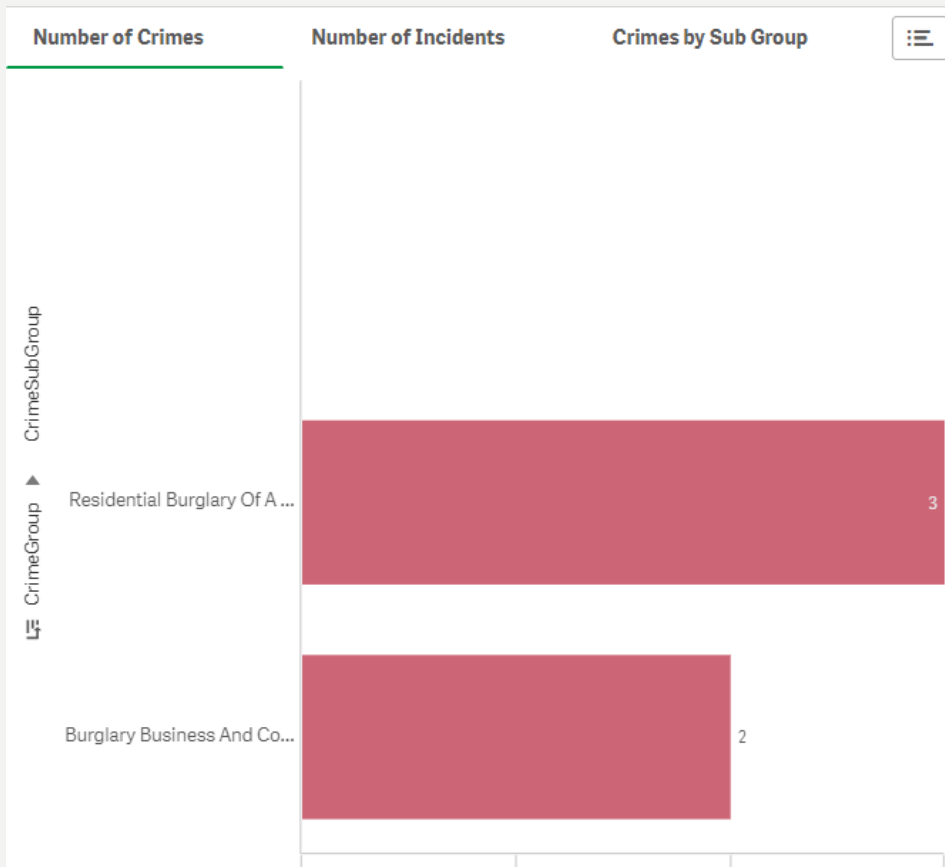

August and September Burglary- Marlborough

Number of Crimes

5

A slight decrease in Burglary reported crimes compared to August and September 2022 offences, year to year.

Three burglaries relate to physical breaks in residential premises. 1 offender arrested and under investigation

.

So what-

- Neighbourhood team are liaising with housing agency partners where appropriate, and we are looking to plan through 'business support', offering crime prevention advice to local businesses along with a clear route to report offending.
- Neighbourhood officers will also conduct further drop in sessions to offer crime prevention advice linking in with the Bobby Van Charity.