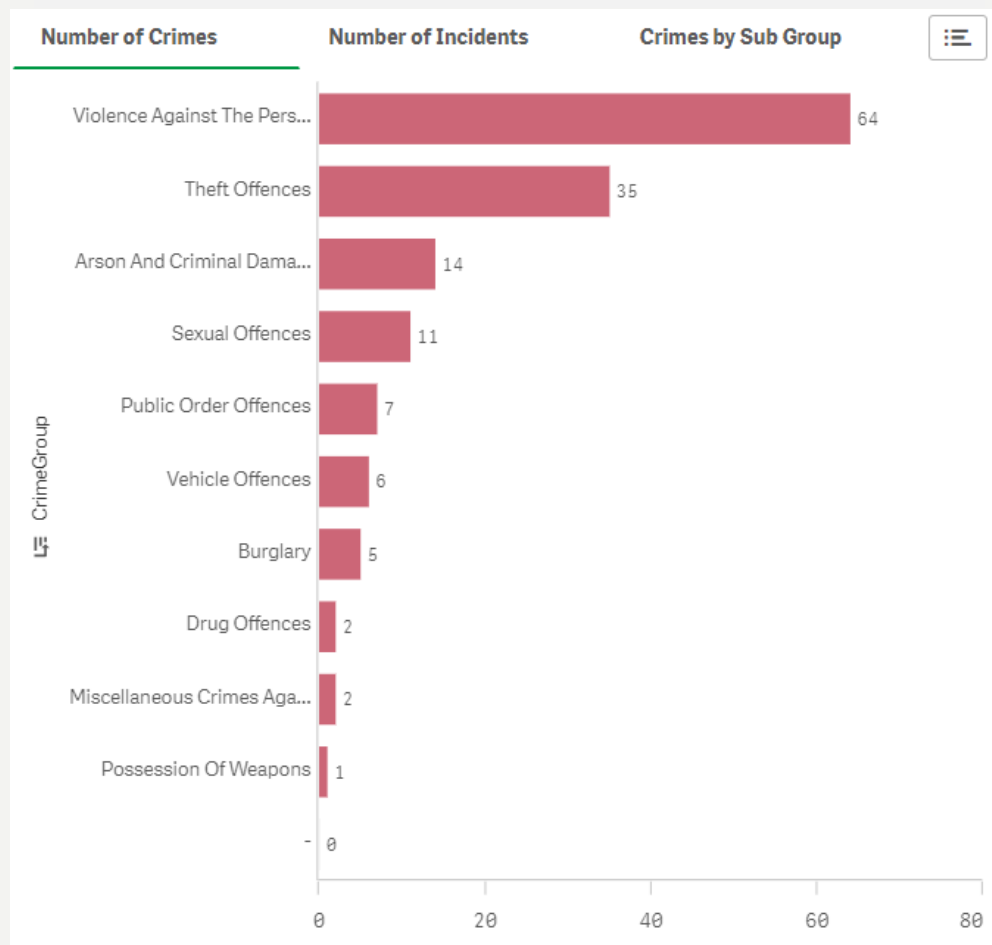

Force

- Wiltshire Police recorded crime reports a YoY increase of 0.1% in the 12 months to July 2023 and continues to have one of the lowest crime rates in the country per 1,000 population.
- Wiltshire Police has seen a 0.2% decrease in violence without injury crimes in the 12 months to July 2023.
- In July 2023, we received:
 - 10,901 '999' calls, which we answered within 12 seconds on average;
 - 16,318 '101' calls, which we answered within 1 minute 17 seconds on average;
 - 8,784 CRIB calls, which we answered within 14 minutes 8 seconds on average.
- In July 2023, we also attended 1,724 emergency incidents within 11 minutes and 11 seconds on average.

Number of Crimes

147

Number of Incidents

141

Crime levels remain stable and in line with annual demand.

Violence remains highest level of offending however includes private space violence.

Theft offences continue to occur- shoplifting offences. A number of offenders arrested and prosecutions ongoing.