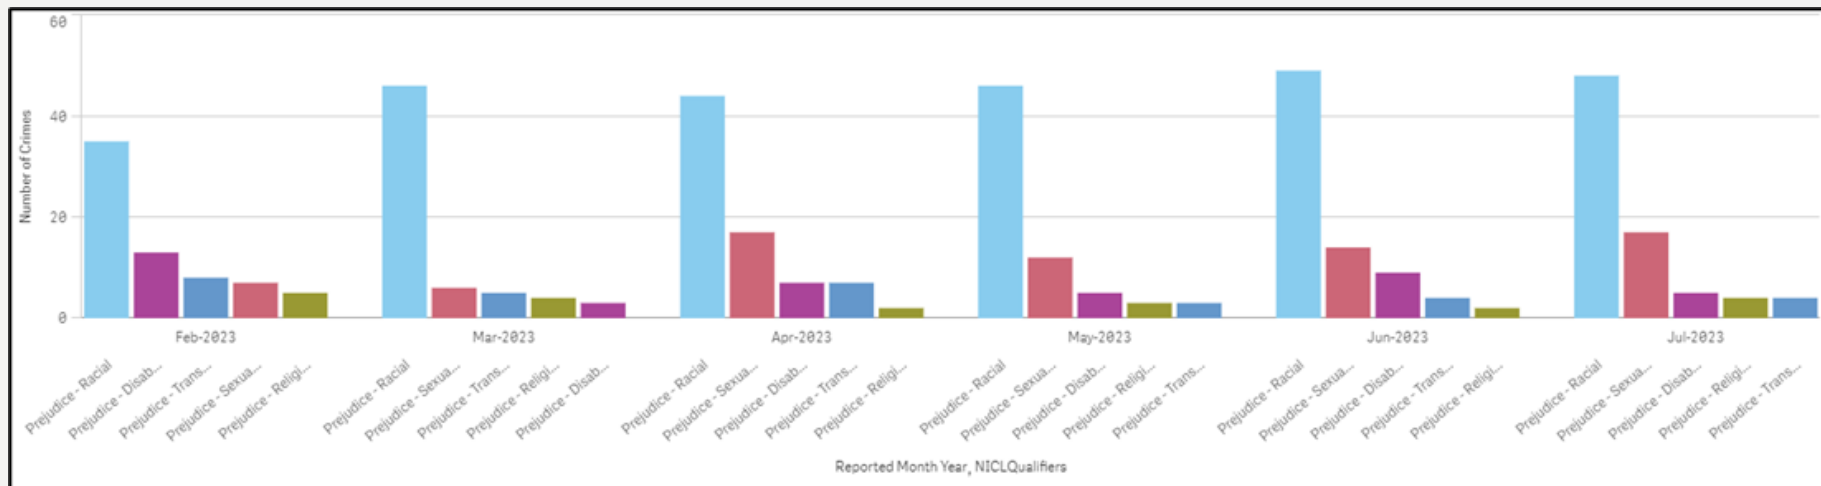

Performance – Hate Crime Overview

Force

Monthly hate crime volumes remain within nominal bounds with no exception

Data is reporting increases in Transgender and Sexual Orientation related hate which follows National trends.

Data from the victim satisfaction survey reports that Hate Crime victims have an 84.5% overall satisfaction rate with the service they receive from Wiltshire Police.

Force Hate Crime (6 months to July 2023)

Devizes CPT

	Number of Crimes	Change (number)	Change (%)
Total	55	5	10.0%
Prejudice – Racial	31	-7	-18.4%
Prejudice – Sexual orientation	13	6	85.7%
Prejudice - Disability	9	3	50.0%
Prejudice - Religion	0	-1	-100.0%
Prejudice - Transgender	3	3	0.0%

Year on year comparison August 2022 to July 2023 (note: an individual crime can be tagged with more than one prejudice type e.g. sexual orientation & transgender)